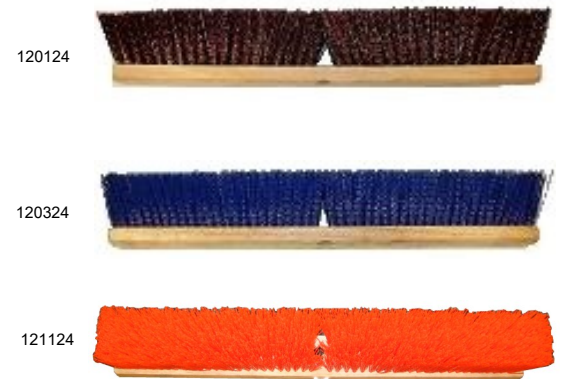

GARAGE BRUSHES

Polypropylene: For heavy sweeping. Cleans rough surfaces efficiently. For outdoor use under dry/wet conditions. Available in 3 colors. Block is 2-7/8" wide and 7/8" thick. Trim 3-1/4".

		18"	24"	36"
Wood Block	Maroon Poly	120118	120124	120136
Plastic Block	Maroon Poly	120518	120524	
Wood Block	Blue Poly	120318	120324	
Wood Block	Orange Poly	121118	121124	
Plastic Block	Orange Poly	121218