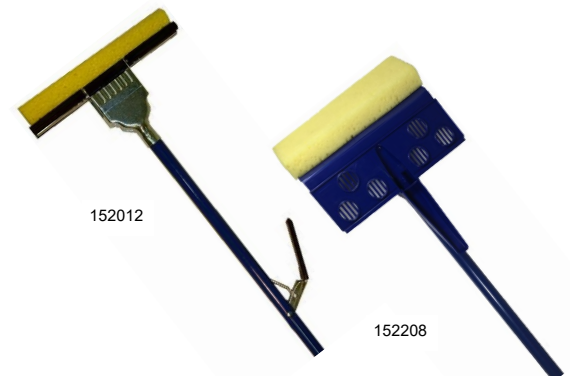

Dust Mop Kits: 5" wide dust mop, frame & clip-on wood handle packaged complete in single carton.

	<u>Cotton</u>	<u>Microfiber</u>
18"	171118	175218
24"	171124	175224
36"	171136	175236
48"	171148	175248

SPONGE MOPS

Roller Mop:

Cellulose sponge is highly absorbent. The lever action pushes the two rollers that squeeze the sponge dry. Powder coated 4' black metal handle.

	<u>9" Wide</u>	<u>12" Wide</u>
Complete	152009	152012
Refill	152109	152112