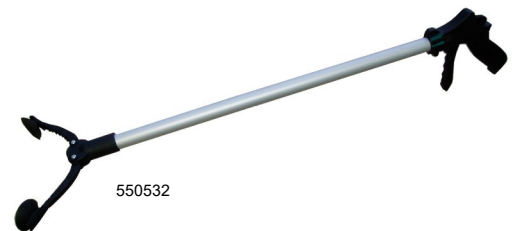

TRASH PICKER

Premium 32" heavy-duty pick-up tool has a wide 8" span between the rubber replaceable cups and allows for easy gripping of a variety of objects.

Trash Picker	550532
Replacement Cups (each)	550802