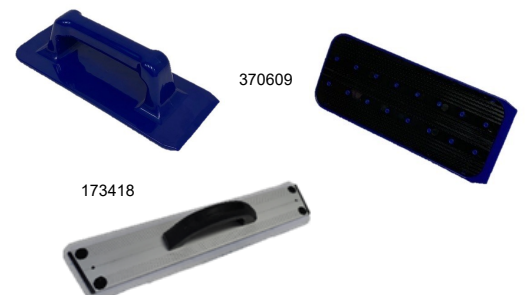

HAND HELD MICROFIBER FRAME

Great tool for cleaning black or white boards, desktops, tables, showers and more. Hook & loop bottom surface. Pair with 11", 17", & 24" Microfiber pads.

9" Blue Hand Held Frame **370609**
18" Gray Hand Held Frame **173418**
20" Gray Hand Held Frame **173420**