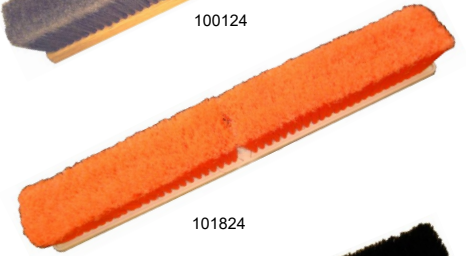

FLOOR BRUSHES

Wide selection of quality floor brushes for a variety of applications. All blocks come with two threaded handle holes, allowing you to extend the life of your brush. Order threaded handles separately.

Flagged Polypropylene: For fine sweeping. Effectively cleans smooth & semi-smooth surfaces. For indoor use under dry conditions. Available in gray or orange poly. Block is 2-7/8" wide and 7/8" thick. Trim 3".

		18"	24"	36"
Wood Block	Gray Poly	100118	100124	100136
Plastic Block	Gray Poly	100718	100724	
Plastic Block	Orange Poly	101818	101824	

100124

Black Tampico: For medium sweeping. Effectively cleans smooth & semi-smooth surfaces. For indoor/outdoor use under dry/wet conditions. Suitable for high-temperature surfaces or debris. Good chemical resistance. Available with 3" or 2-1/2" trim. Block is 2-7/8" wide and 7/8" thick.

Wood Block	18"	24"	30"	36"
3" Trim	100218	100224	100230	100236
2-1/2" Trim	100418	100424	100430	100436

Black Polypropylene: For medium sweeping. Long lasting bristles adequately clean semi-smooth & rough surfaces. Indoor/outdoor use under dry/wet conditions. Water and chemical resistant. Block is 2-7/8" wide and 7/8" thick. Trim 3".

	16"	18"	24"	36"
Wood Block	100316	100318	100324	100336
Plastic Block		100918	100924	

Horsehair Blend: For medium sweeping. Mixture of horsehair & plastic bristle. Soft and resilient. Excellent for removing dust and light dirt from smooth surfaces. Block is 2-7/8" wide and 7/8" thick. Trim 3".

	18"	24"	36"
Wood Block	100518	100524	100536

Horsehair Blend / Tampico Center: For medium sweeping. Mixture of horsehair and plastic bristle to sweep fine particles while the tampico center will move slightly heavier items. Block is 2-7/8" wide and 7/8" thick. Trim 3".