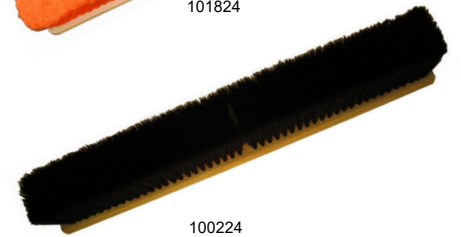

FLOOR BRUSHES

Wide selection of quality floor brushes for a variety of applications. All blocks come with two threaded handle holes, allowing you to extend the life of your brush. Order threaded handles separately.

Flagged Polypropylene: For fine sweeping. Effectively cleans smooth & semi-smooth surfaces. For indoor use under dry conditions. Available in gray or orange poly. Block is 2-7/8" wide and 7/8" thick. Trim 3".

		18"	24"	36"
Wood Block	Gray Poly	100118	100124	100136
Plastic Block	Gray Poly	100718	100724	
Plastic Block	Orange Poly	101818	101824	

100124

101824

100236

Black Tampico: For medium sweeping. Effectively cleans smooth & semi-smooth surfaces. For indoor/outdoor use under dry/wet conditions. Suitable for high-temperature surfaces or debris. Good chemical resistance. Available with 3" or 2-1/2" trim. Block is 2-7/8" wide and 7/8" thick.

Wood Block	18"	24"	30"	36"
3" Trim	100218	100224	100230	100236
2-1/2" Trim	100418	100424	100430	100436

Black Polypropylene: For medium sweeping. Long lasting bristles adequately clean semi-smooth & rough surfaces. Indoor/outdoor use under dry/wet conditions. Water and chemical resistant. Block is 2-7/8" wide and 7/8" thick. Trim 3".