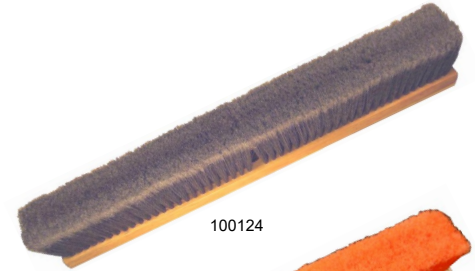

FLOOR BRUSHES

Wide selection of quality floor brushes for a variety of applications. All blocks come with two threaded handle holes, allowing you to extend the life of your brush. Order threaded handles separately.

Flagged Polypropylene: For fine sweeping. Effectively cleans smooth & semi-smooth surfaces. For indoor use under dry conditions. Available in gray or orange poly. Block is 2-7/8" wide and 7/8" thick. Trim 3".

		18"	24"	36"
Wood Block	Gray Poly	100118	100124	100136
Plastic Block	Gray Poly	100718	100724	
Plastic Block	Orange Poly	101818	101824	

100124