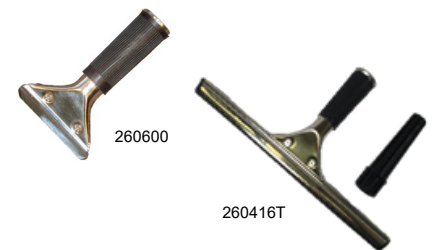

Stainless Steel – Black rubber blade, stainless steel channel and handle, black rubber grip on handle. Accepts 1-1/8" tapered handle.

10"	12"	14"	16"	18"
260410	260412	260414	260416	260418

Stainless Steel Squeegee with Threaded Adapter, packed 12/ctn.

260412T	260416T

Replacement Black Rubber Blades

260710	260712	260714	260716	260718

Replacement Stainless Steel Channel & Blade

260510	260512	260514	260516	260518

Replacement Stainless Steel Squeegee Handle

260600

Plastic Handle with Aluminum channel – Black rubber blade, aluminum channel and blue plastic, twist button locking handle. Accepts 1-1/8" tapered handle.

12"	14"	16"	18"
260112	260114	260116	260118

Replacement Plastic Channel & Blade

260212	260214	260216	260218

Replacement Black Rubber Blades

260712	260714	260716	260718

Replacement Plastic Squeegee Handle

260300

Window Washer – Lightweight plastic handle, synthetic washer mitt for better water retention and residue removal. Accepts 1-1/8" tapered handle.

10"	14"	18"
261110	261114	261118

Replacement Washer Mitt

261210	261214	261218

Windshield Squeegee – 8" wide rubber blade. Mesh covered yellow sponge removes bugs, dirt, and debris with ease. Recommended for convenience stores, service stations, car or truck fleets.

16" solid black plastic handle	262008
21" solid black plastic handle	262108