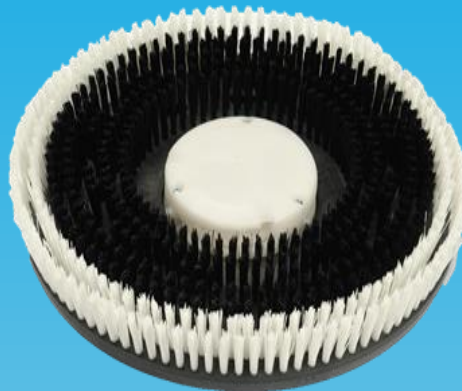

BETTER BRUSH
PRODUCTS

CARPET CARE BRUSHES

#660612 -
660621

#660712 -
660721

- Outer .030" nylon bristle rows carry the weight of your buffer.
- Inner .020" nylon bristle rows soften when wet for gentle scrubbing.
- Brush block has a 1" riser & shower feed holes.
- Available in sizes: 11" thru 21"

- Preferred for low nap carpets.
- More aggressive than nylon.
- Blue outer .030" rows carry the buffer weight.
- Yellow, softer inner .020" rows do the scrubbing.
- Brush block has a 1" riser & shower feed holes.
- Order Carpet Glide Plate Separately
- Available in sizes 12" thru 20".

#720508

- Optional, adjustable height plate bolts under the carpet brush and bears part of the buffer weight.
- Adjust the plate height to fit the scrubbing strength desired.
- Must order 1" riser separately.

#480118

#490207 Horsehair
Spot Brush
#490307 Nylon Spot
Brush

#491007

- 18" wide carpet rake brush with 2 rows of black poly bristle is a popular aid to carpet steam cleaning.
- Bristles loosen and lift soils for wet vacuum pickup.
- Wood block accepts any threaded handle.
- Packed 12/ctn.