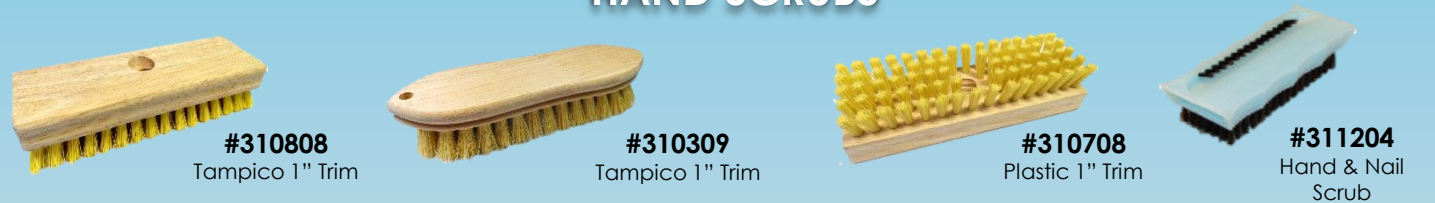

HAND SCRUBS

- #310808
  Tampico 1" Trim
- #310309
  Tampico 1" Trim
- #310708
  Plastic 1" Trim
- #311204
  Hand & Nail
  Scrub