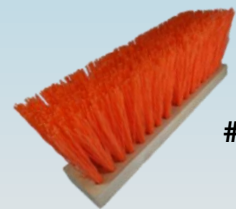

#130216 – 16"
Orange Poly
Street Broom

2375 BUTTON GWINNETT DR., SUITE 300
DORAVILLE, GA 30340
770-446-2429

SALES@BETTERBRUSHPRODUCTS.COM
BETTERBRUSHPRODUCTS.COM

“We’re Better. Clean & Simple.”