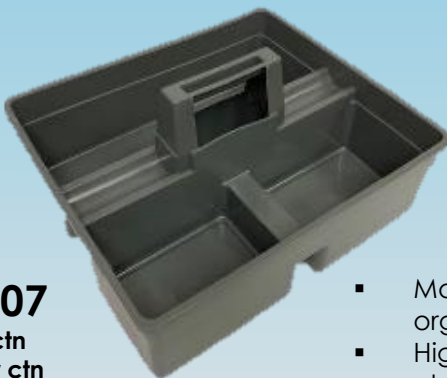

# JANITOR'S CART

Now available in **BLACK** with a **Yellow** Trash Bag!

**#154048**  
*Blue Gray*  
*w/Gray Bag*

**#154048K**  
*Black*  
*w/Yellow Bag*

- High impact cart w/folding lid to cover the trash bag
- Non-marking wheels, adjustable center shelf & multiple hooks for tool storage
- Front platform easily holds a mop bucket or 32-gallon trash receptacle
- Zippered 25-gallon vinyl bag included

### Replacement Parts Available

- #154125 - Gray Bag
- #153103 - Front Wheels
- #154208 - Rear Wheels

**#154307**  
*5/inner ctn*  
*20/master ctn*

- Molded in divider features 3 compartments for multipurpose organization of Janitorial supplies
- High-impact gray plastic caddy is convenient, durable, and chemical resistant
- Dimensions: 15 x 13 x 7
- Caddy fits onto most cleaning / Janitorial carts