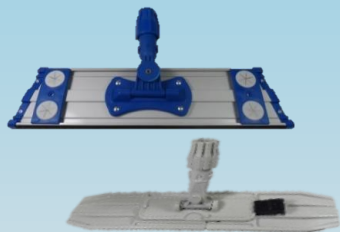

## LOOPED-END DUST MOPS

#175118 - 175160  
5" wide, 18" - 60"

## SPRAYER MOP

#174018

18" Sprayer Mop  
Includes 1 Blue  
Looped End Pad