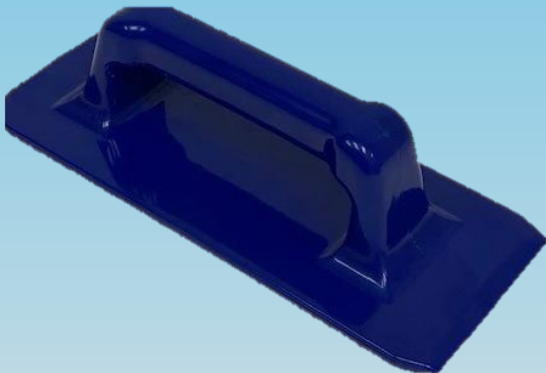

BETTER BRUSH
PRODUCTS

UTILITY PAD HOLDERS

#370709

#370409

- 9" width, heavy-duty plastic swivel pad holder.
- Hook and loop bottom surface securely holds pads to ensure effective cleaning.
- Order 15/16" diameter threaded handles separately.

- 9" width, heavy-duty plastic swivel pad holder.
- Compression fit.
- Hook and loop bottom surface securely holds pads to ensure effective cleaning.
- Accepts tapered, threaded, and telescopic handles.
- Order 15/16" diameter handles separately.

#370609

- 9" width hand-held pad holder.
- Hook and loop bottom surface securely holds pads to ensure effective cleaning.
- Great tool for cleaning black or white boards, desktop, tables, showers and more.
- Use with 11" Microfiber Looped (#173311) or Glass Cleaning Pads (#173611)