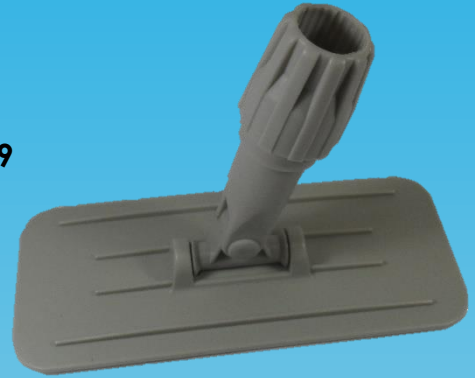

BETTER BRUSH
PRODUCTS

UTILITY PAD HOLDERS

#370709

#370409

- 9" width, heavy-duty plastic swivel pad holder.
- Hook and loop bottom surface securely holds pads to ensure effective cleaning.
- Order 15/16" diameter threaded handles separately.

- 9" width, heavy-duty plastic swivel pad holder.
- Compression fit.
- Hook and loop bottom surface securely holds pads to ensure effective cleaning.
- Accepts tapered, threaded, and telescopic handles.
- Order 15/16" diameter handles separately.

#370609

- 9" width hand-held pad holder.
- Hook and loop bottom surface securely holds pads to ensure effective cleaning.
- Great tool for cleaning black or white boards, desktop, tables, showers and more.
- Use with 11" Microfiber Looped (#173311) or Glass Cleaning Pads (#173611)