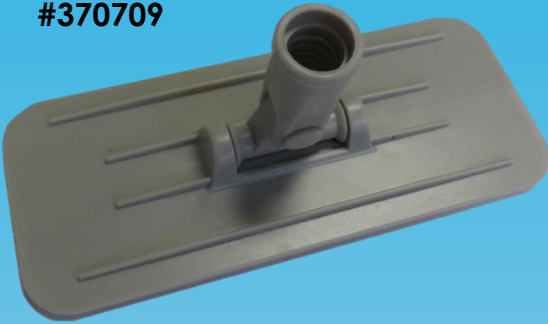

BETTER BRUSH
PRODUCTS

UTILITY PAD HOLDERS

#370709

#370409

- 9" width, heavy-duty plastic swivel pad holder.
- Hook and loop bottom surface securely holds pads to ensure effective cleaning.
- Order 15/16" diameter threaded handles separately.

- 9" width, heavy-duty plastic swivel pad holder.
- Compression fit.
- Hook and loop bottom surface securely holds pads to ensure effective cleaning.
- Accepts tapered, threaded, and telescopic handles.
- Order 15/16" diameter handles separately.

#370609

- 9" width hand-held pad holder.
- Hook and loop bottom surface securely holds pads to ensure effective cleaning.
- Great tool for cleaning black or white boards, desktop, tables, showers and more.
- Use with 11" Microfiber Looped (#173311) or Glass Cleaning Pads (#173611)