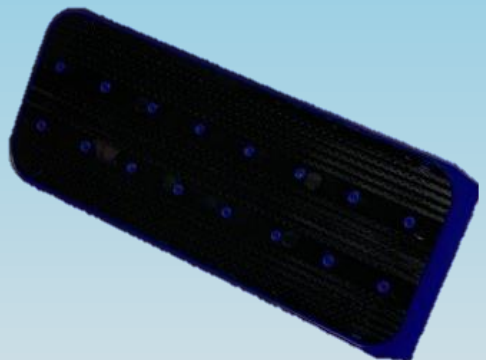

BETTER BRUSH
PRODUCTS

UTILITY PAD HOLDERS

#370709

#370409

- 9" width, heavy-duty plastic swivel pad holder.
- Hook and loop bottom surface securely holds pads to ensure effective cleaning.
- Order 15/16" diameter threaded handles separately.

- 9" width, heavy-duty plastic swivel pad holder.
- Compression fit.
- Hook and loop bottom surface securely holds pads to ensure effective cleaning.
- Accepts tapered, threaded, and telescopic handles.
- Order 15/16" diameter handles separately.

#370609

- 9" width hand-held pad holder.
- Hook and loop bottom surface securely holds pads to ensure effective cleaning.
- Great tool for cleaning black or white boards, desktop, tables, showers and more.
- Use with 11" Microfiber Looped (#173311) or Glass Cleaning Pads (#173611)